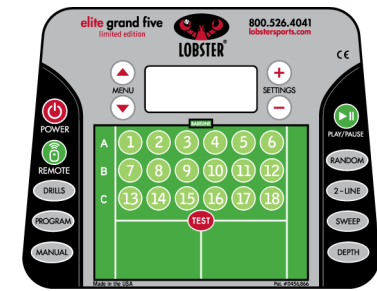

elite grand five le

Program custom drills on the most advanced portable tennis ball machine in the world.

five le specifications

customizable drills **12 custom drills**
with 6 shots each, 18 shot locations

pre-loaded drills ..... **12 drills**
grinder • power baseliner • all-courter
moonballer • slicer • lefty • transition
attack/defend • forehand plus
beginner • intermediate • advanced

oscillation... random horizontal, vertical
fully random horizontal & vertical

two-line function ..... **3 settings**
narrow • medium • wide

ball speed ..... 35-80 mph

ball capacity 150

feed rate ..... 2 to 9 seconds, random

elevation ..... electronic, 0-50 degrees

spin ..... top, back

court time ..... 4-8 hrs

power ..... rechargeable battery

fast charger ..... standard

weight ..... 44 lbs