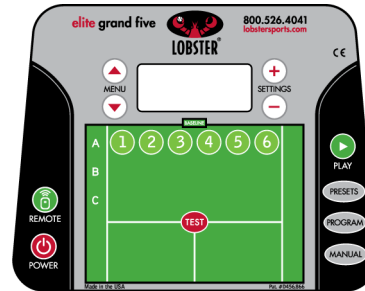

elite grand five

Enhance your game exponentially with twelve pre-installed drills.

five specifications

customizable drills ..... **6 drills**
with 6 shots each, 6 shot locations

pre-loaded drills ..... **12 drills**
grinder • power baseliner • all-courter
moonballer • slicer • lefty • transition
attack/defend • forehand plus
beginner • intermediate • advanced

oscillation ..... random horizontal
random vertical
fully random horizontal & vertical

two-line function ..... **3 settings**
narrow • medium • wide

ball speed ..... 35-80 mph

ball capacity 150

feed rate ..... 2 to 9 seconds, random

elevation ..... electronic, 0-50 degrees

spin ..... top, back

court time ..... 4-8 hrs

power ..... rechargeable battery

fast charger ..... standard

weight ..... 44 lbs