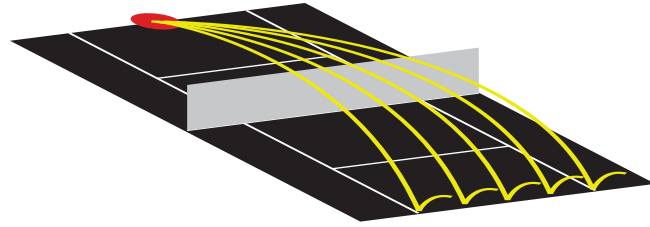

## elite freedom

Transform your game fast with the same unmatched style at an unbeatable price.

The **elite freedom** is equipped with features that are not found on any machine in its price range. The large ball capacity and battery size allow extended play on the court. The freedom's oversized wheels and extended handle provide unequalled portability for players who are on the move.

## elite liberty

Take your game to the next level with heavy top and back spin.

The **elite liberty** challenges players of all skill levels offering up to 70 mph ball speed and unequalled spin control. Imagine dialing in the perfect amount of heavy topspin or extreme backspin. Benefit from easy to transport, oversized wheels, a convenient folding handle and full corner to corner random oscillation.

## elite one

Challenge your forehand and backhand with random horizontal oscillation.

Designed for maximum durability, the **elite one** offers an upgraded 4-8 hours of court time. The elite's 80 mph groundstrokes, full corner-to-corner random oscillation, and sky-high lobs will take your game to new levels. The elite one also offers spin capabilities superior to any machine on the market today.

## elite two

Simulate match play with left, right, deep and short shots in a random pattern.

The **elite two** is in a class of its own with **triple oscillation**. Experience match play with the only machine to combine both vertical and horizontal oscillation functions to throw balls throughout the entire court. Imagine a machine that will challenge all of your strokes while strengthening your footwork and overall fitness.