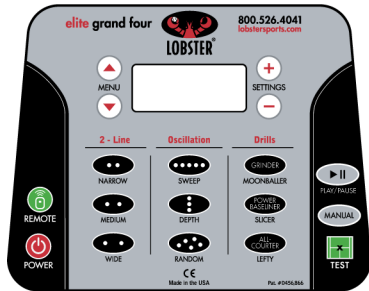

lobster elite grand model comparison

elite grand four

Match-like play with fully random oscillation with variable speed, spin & feed rate.

four specifications

pre-loaded drills ..... **6 drills**
grinder • power baseliner
all-courter • moonballer
slicer • lefty

oscillation ..... random horizontal
random vertical
fully random horizontal & vertical

two-line function ..... **3 settings**
narrow • medium • wide

ball speed ..... 35-80 mph

ball capacity 150

feed rate ..... 2 to 9 seconds, random

elevation ..... electronic, 0-50 degrees

spin ..... top, back

court time ..... 4-8 hrs

power ..... rechargeable battery

fast charger ..... standard

weight ..... 44 lbs