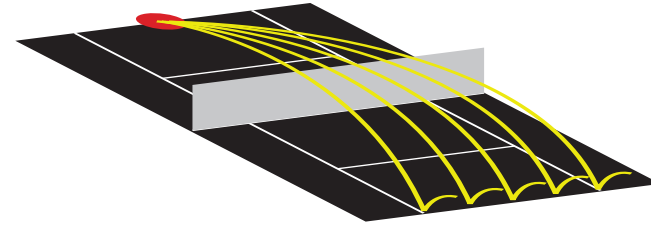

## elite liberty

Take your game to the next level with heavy top and back spin.

The **elite liberty** challenges players of all skill levels offering up to 70 mph ball speed and unequalled spin control. Imagine dialing in the perfect amount of heavy topspin or extreme backspin. Benefit from easy to transport, oversized wheels, a convenient folding handle and full corner to corner random oscillation.

## elite one

Challenge your forehand and backhand with random horizontal oscillation.

Designed for maximum durability, the **elite one** offers an upgraded 4-8 hours of court time. The elite's 80 mph groundstrokes, full corner-to-corner random oscillation, and sky-high lobs will take your game to new levels. The elite one also offers spin capabilities superior to any machine on the market today.

## elite two

Simulate match play with left, right, deep and short shots in a random pattern.

The **elite two** is in a class of its own with **triple oscillation**. Experience match play with the only machine to combine both vertical and horizontal oscillation functions to throw balls throughout the entire court. Imagine a machine that will challenge all of your strokes while strengthening your footwork and overall fitness.

## elite three

Adjust the depth of the narrow and wide two-line oscillation.

The **elite three** boldly surpasses features available on any portable tennis ball machine by simulating match play and offering the only dual, **two-line drill** with adjustable depth. Boost your confidence and propel your game to new heights with this groundbreaking machine.