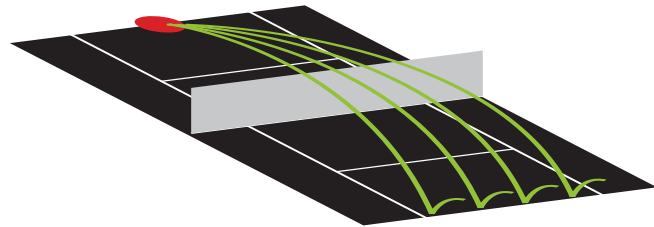

lobster elite model comparison

elite freedom

Transform your game fast with the same unmatched style at an unbeatable price.

The **elite freedom** is equipped with features that are not found on any machine in its price range. The large ball capacity and battery size allow extended play on the court. The freedom's oversized wheels and extended handle provide unequalled portability for players who are on the move.