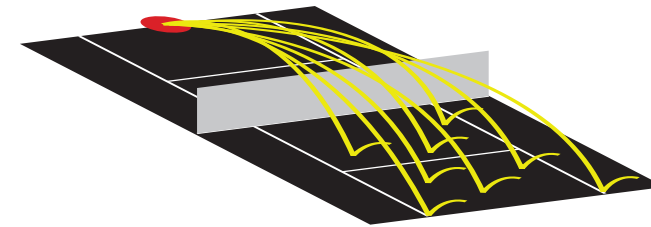

## elite liberty

Take your game to the next level with heavy top and back spin.

The **elite liberty** challenges players of all skill levels offering up to 70 mph ball speed and unequalled spin control. Imagine dialing in the perfect amount of heavy topspin or extreme backspin. Benefit from easy to transport, oversized wheels, a convenient folding handle and full corner to corner random oscillation.

## elite one

Challenge your forehand and backhand with random horizontal oscillation.

Designed for maximum durability, the **elite one** offers an upgraded 4-8 hours of court time. The elite's 80 mph groundstrokes, full corner-to-corner random oscillation, and sky-high lobs will take your game to new levels. The elite one also offers spin capabilities superior to any machine on the market today.

## elite two

Simulate match play with left, right, deep and short shots in a random pattern.

The **elite two** is in a class of its own with **triple oscillation**. Experience match play with the only machine to combine both vertical and horizontal oscillation functions to throw balls throughout the entire court. Imagine a machine that will challenge all of your strokes while strengthening your footwork and overall fitness.

## elite three

Adjust the depth of the narrow and wide two-line oscillation.

The **elite three** boldly surpasses features available on any portable tennis ball machine by simulating match play and offering the only dual, **two-line drill** with adjustable depth. Boost your confidence and propel your game to new heights with this groundbreaking machine.