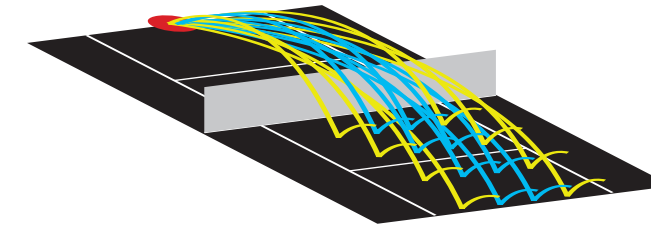

## elite one

Challenge your forehand and backhand with random horizontal oscillation.

Designed for maximum durability, the **elite one** offers an upgraded 4-8 hours of court time. The elite's 80 mph groundstrokes, full corner-to-corner random oscillation, and sky-high lobs will take your game to new levels. The elite one also offers spin capabilities superior to any machine on the market today.

## elite two

Simulate match play with left, right, deep and short shots in a random pattern.

The **elite two** is in a class of its own with **triple oscillation**. Experience match play with the only machine to combine both vertical and horizontal oscillation functions to throw balls throughout the entire court. Imagine a machine that will challenge all of your strokes while strengthening your footwork and overall fitness.

## elite three

Adjust the depth of the narrow and wide two-line oscillation.

The **elite three** boldly surpasses features available on any portable tennis ball machine by simulating match play and offering the only dual, **two-line drill** with adjustable depth. Boost your confidence and propel your game to new heights with this groundbreaking machine.

### lobster elite freedom

random oscillation	horizontal
ball speed	10-65 mph
ball capacity	150
shot intervals	2-10 seconds
power	battery
court time	2-4 hrs
elevation	manual, 0-50 degrees
weight	35 lbs
spin	none